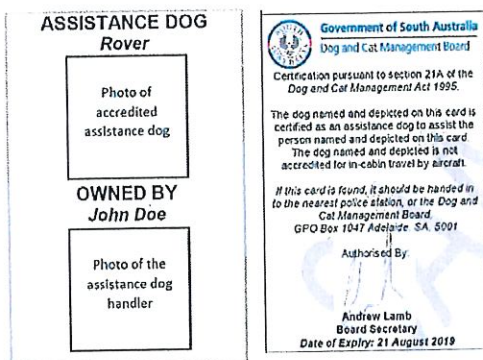

- Assistance Animal Permit issued by TfNSW
- Accreditation from organisations endorsed by TfNSW
- Interstate accreditation recognised by TfNSW

All assistance animals and their handlers must carry valid accreditation as proof of entitlement when travelling at all times.

Interstate accreditation recognised by Transport for NSW

Victorian Public Transport Assistance Animal Pass

Identification card (front)

Western Australia Department of Local Government Public Access Permit

Identification card (front and back)

Queensland Government Handler Identity Card

Identification card (front and back)

Alternative Identification card (front)

South Australian Dog and Cat Management Board Pass

Identification card (front and back)

The following passes accepted in South Australia under the *Dog and Cat Management Act 1995 (SA)*:

Assistance Dogs Australia

Identification card (front and back)

Righteous Pups Australia