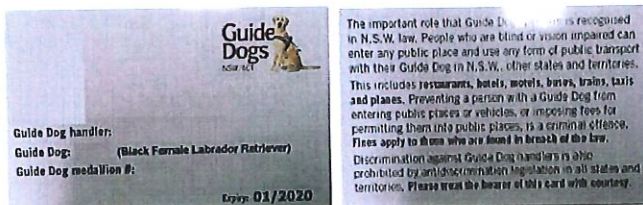

Australian Lions Hearing Dogs

Identification card (front and back)

Marked vest and leash
(animals in-training labelled with L plates)

Guide Dogs Australia

Identification card (front and back)

Leather harness and handle
(animals in-training wear marked vest)

Medallion (front and back)

MindDog Australia

Identification card (front and back)

Marked vest
(animals in-training labelled 'trainee')

Vision Australia Seeing Eye Dogs

Identification card (front and back)

Marked harness and handle
(animals in-training may not have handle)