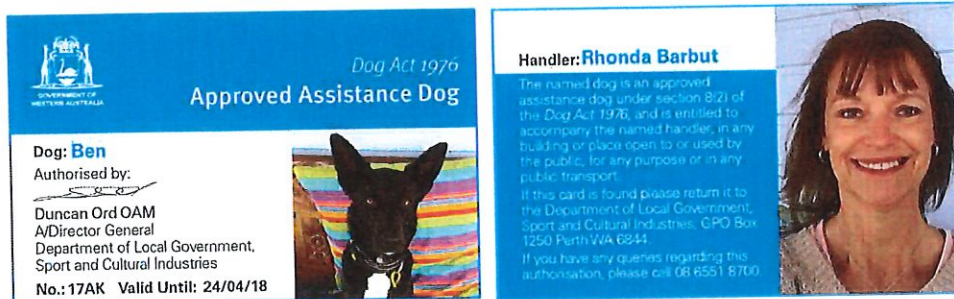

Western Australia Department of Local Government Public Access Permit

Identification card (front and back)