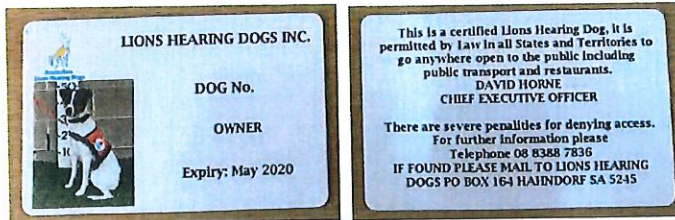

Accreditation from organisations endorsed by TfNSW

(Images supplied and used with permission)

Australian Lions Hearing Dogs

Identification card (front and back)