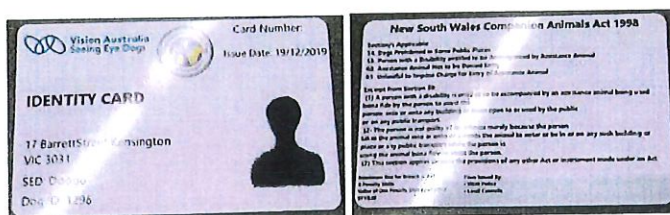

Medallion (front and back)

MindDog Australia

Identification card (front and back)

Marked vest
(animals in-training labelled 'trainee')

Vision Australia Seeing Eye Dogs

Identification card (front and back)

Marked harness and handle
(animals in-training may not have handle)