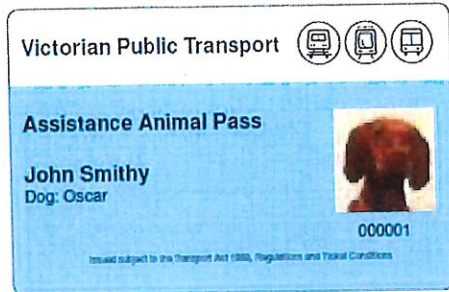

Interstate accreditation recognised by Transport for NSW

Victorian Public Transport Assistance Animal Pass

Identification card (front)